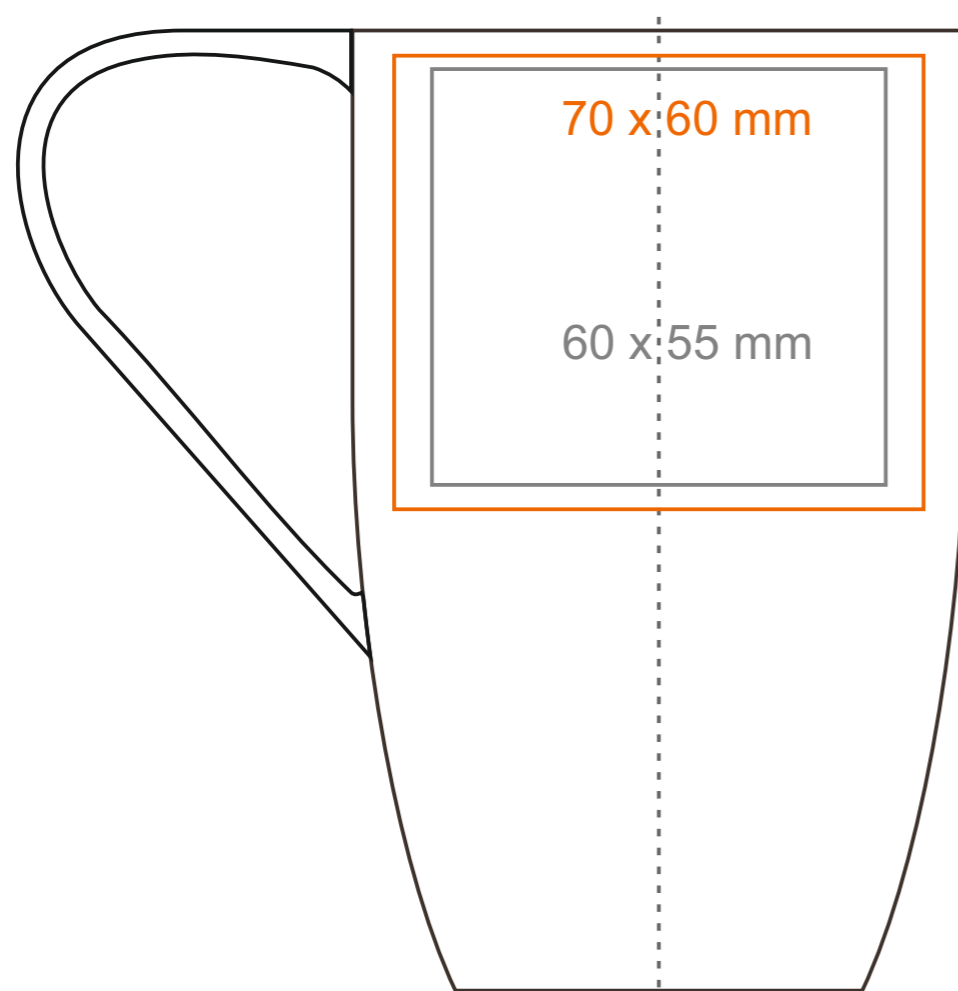

# M\_035 Jasmine

380 ml / h: 127 mm / Ø 81 mm

- Imprint on the handle - 60 x 10 mm
- Imprint on the inside - 40 x 20 mm
- Imprint on the bottom outside - Ø 35 mm

\*In the case of projects for transfer print running outside of the standard print area, please contact our sales department.