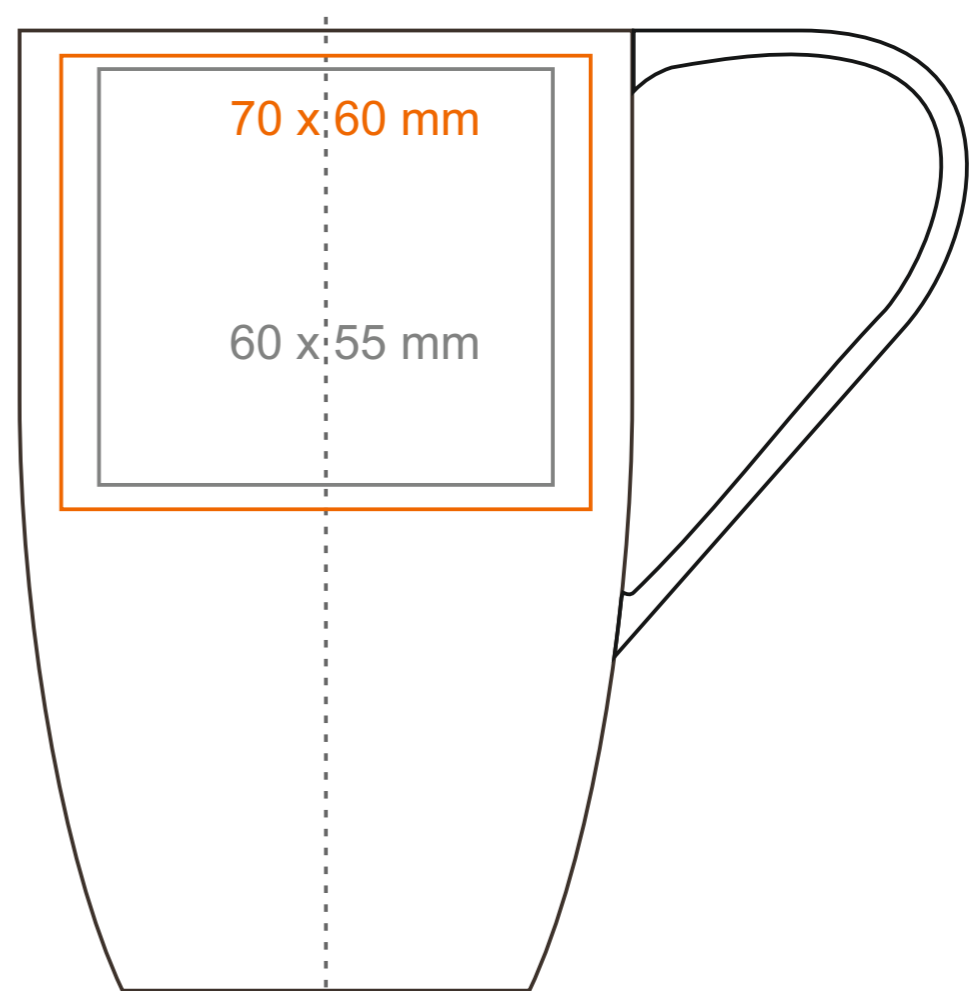

# M\_035 Jasmine

380 ml / h: 127 mm / Ø 81 mm

- Imprint on the handle - 60 x 10 mm
- Imprint on the inside - 40 x 20 mm
- Imprint on the bottom outside - Ø 35 mm

\*In the case of projects for transfer print running outside of the standard print area, please contact our sales department.