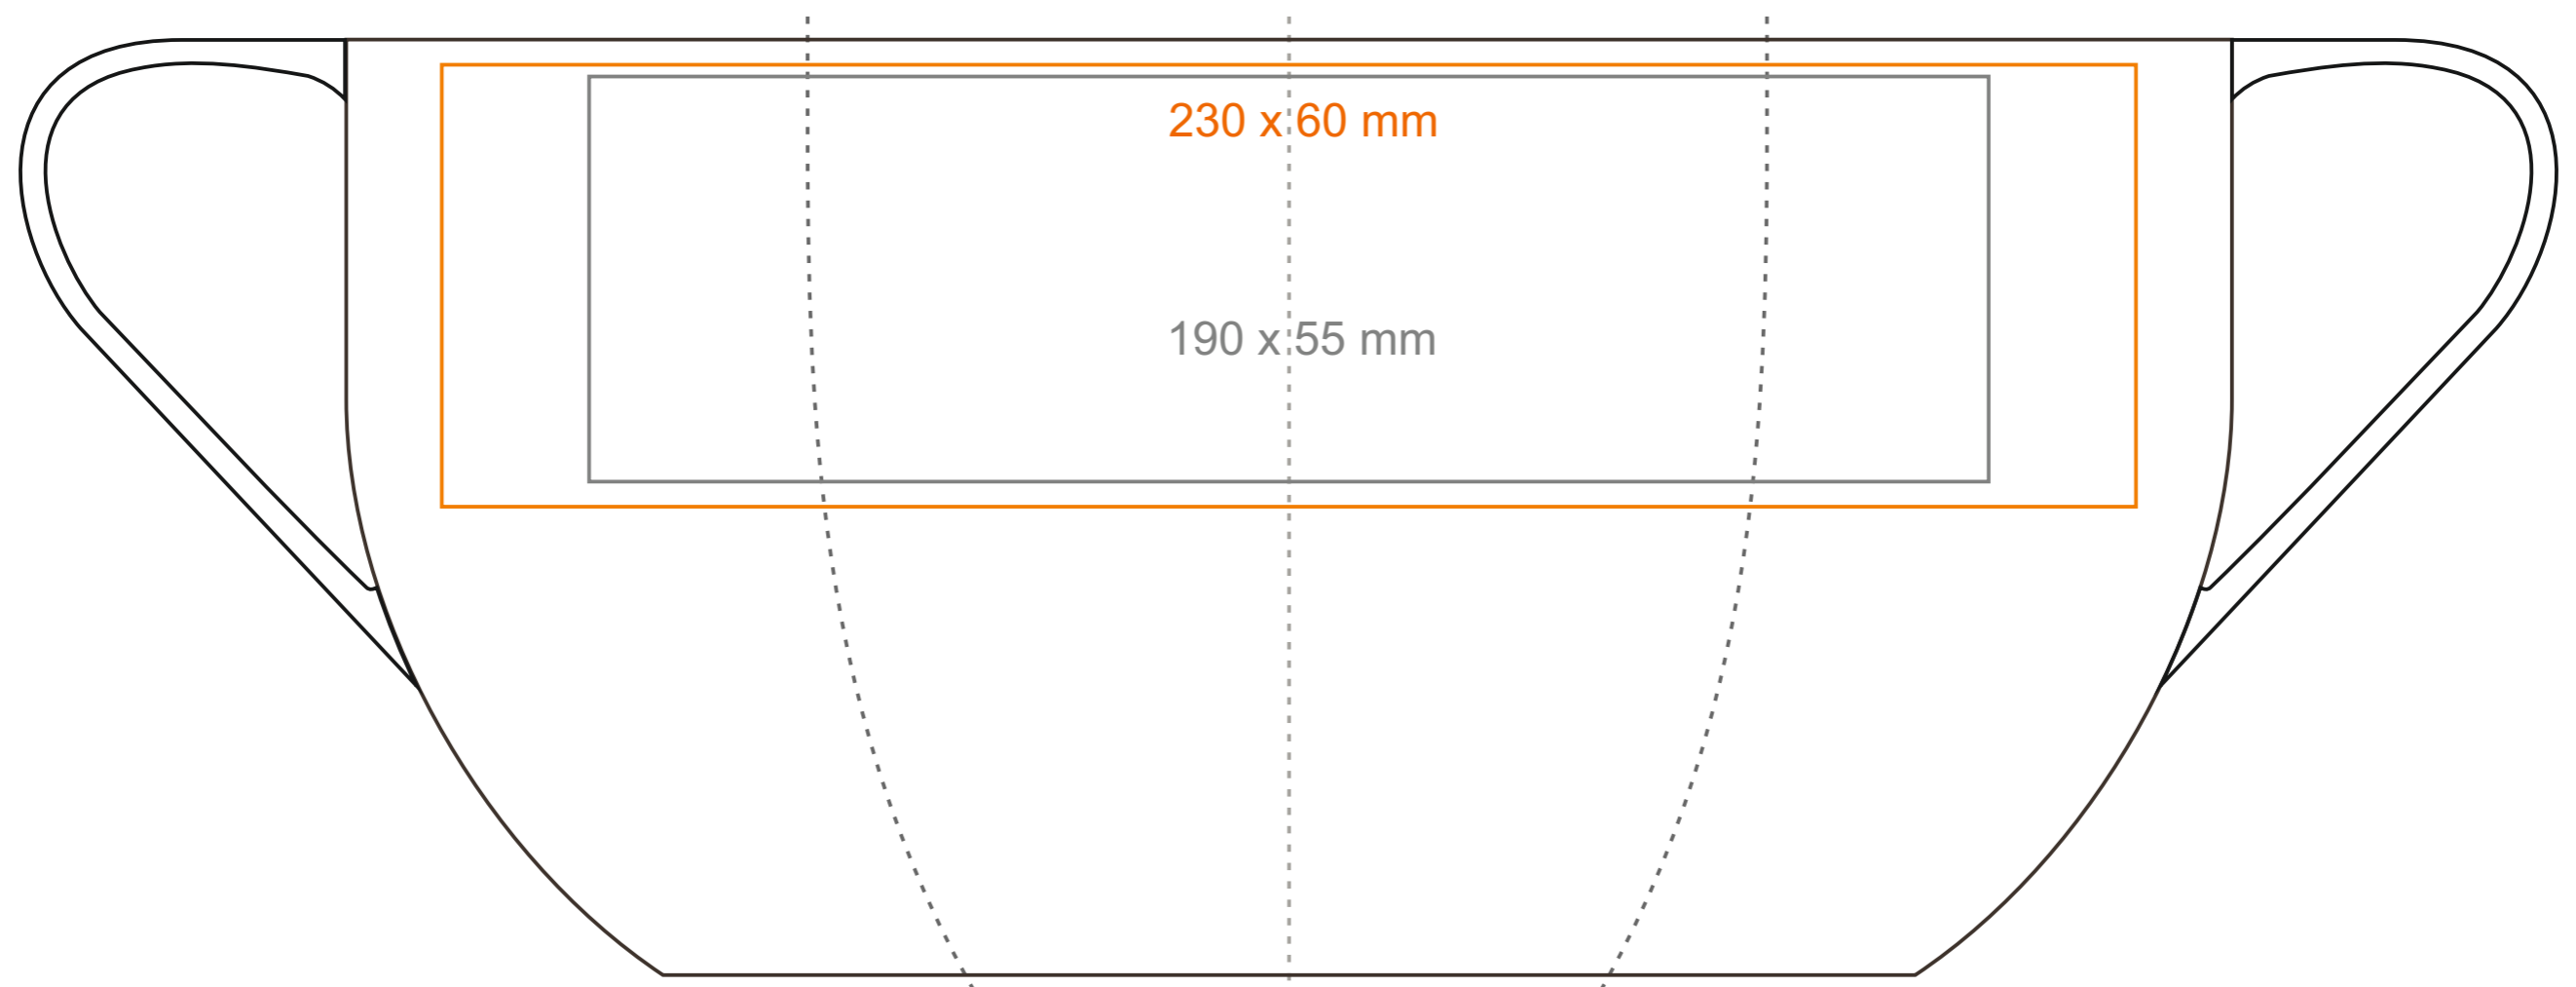

# M\_035 Jasmine

380 ml / h: 127 mm / Ø 81 mm

- Imprint on the handle - 60 x 10 mm
- Imprint on the inside - 40 x 20 mm
- Imprint on the bottom outside - Ø 35 mm

\*In the case of projects for transfer print running outside of the standard print area, please contact our sales department.

[How to prepare print material](#)  
[Jak należy przygotować projekty do druku](#)

meaning

- Transfer Print
- Sensitive Touch
- Direct Print