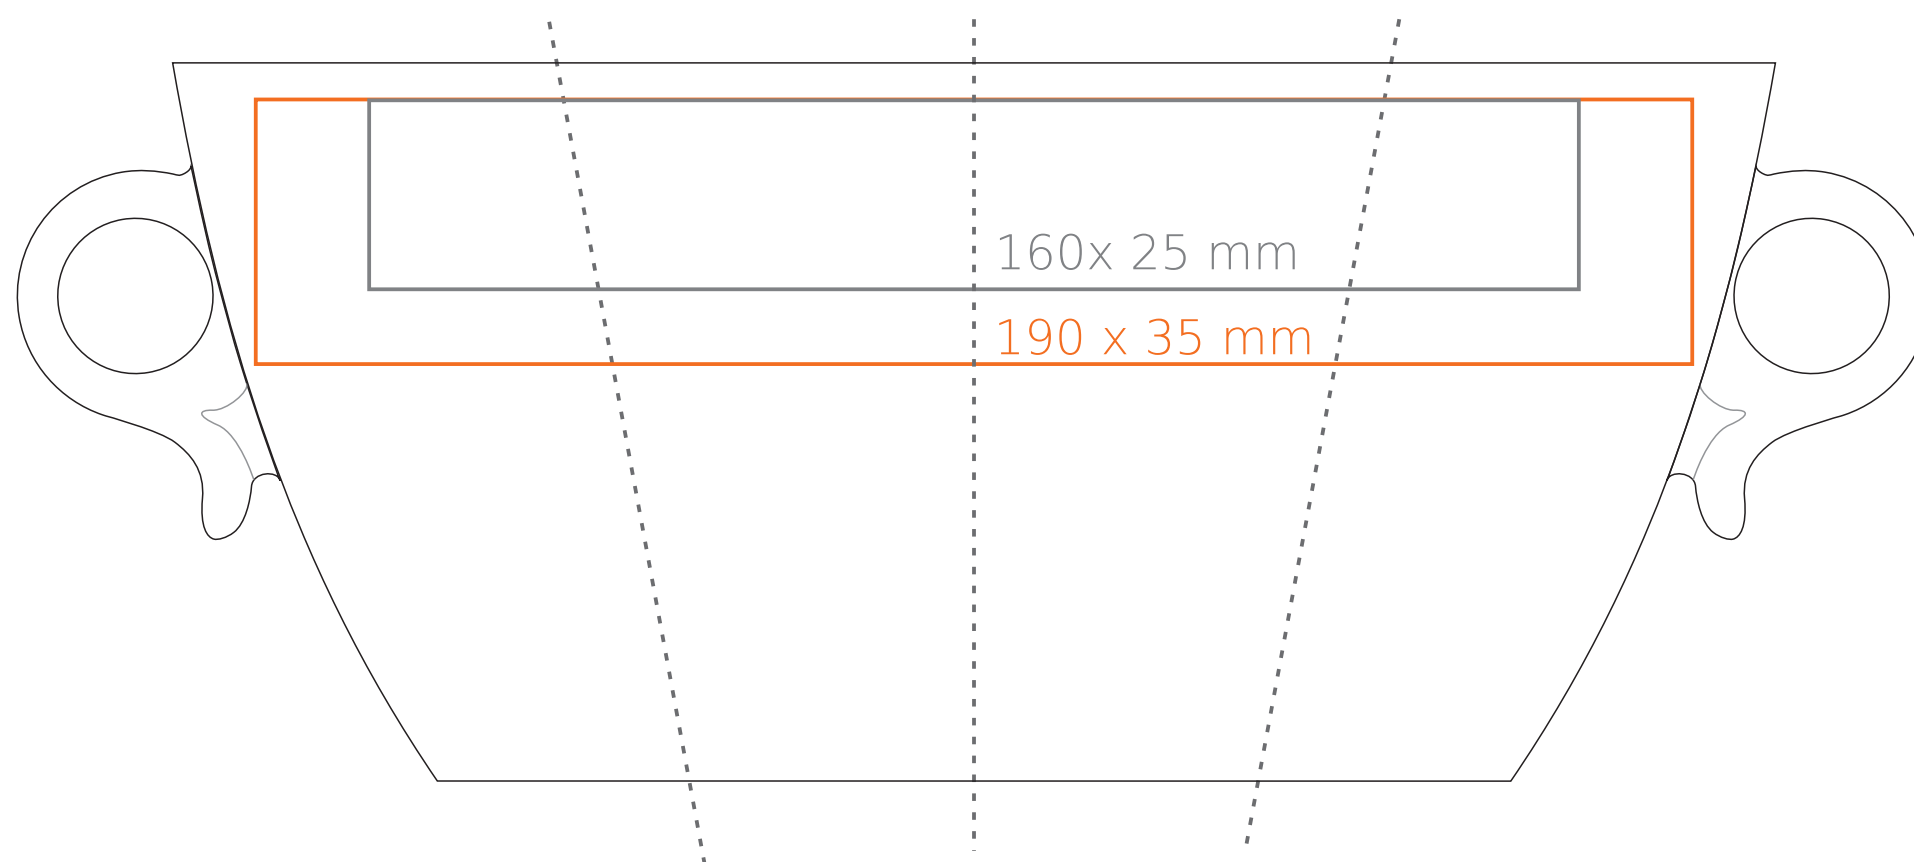

# M/119 Costa

200 ml / h: 93 mm / Ø 71 mm

- Imprint on the handle - 50 x 8 mm
- Imprint on the inside - 40 x 20 mm
- Imprint on the bottom inside - Ø 30 mm

\*In the case of projects for transfer print running outside of the standard print area, please contact our sales department.

[How to prepare print material](#)

meaning

- Transfer Print
- Sensitive Touch
- Direct Print