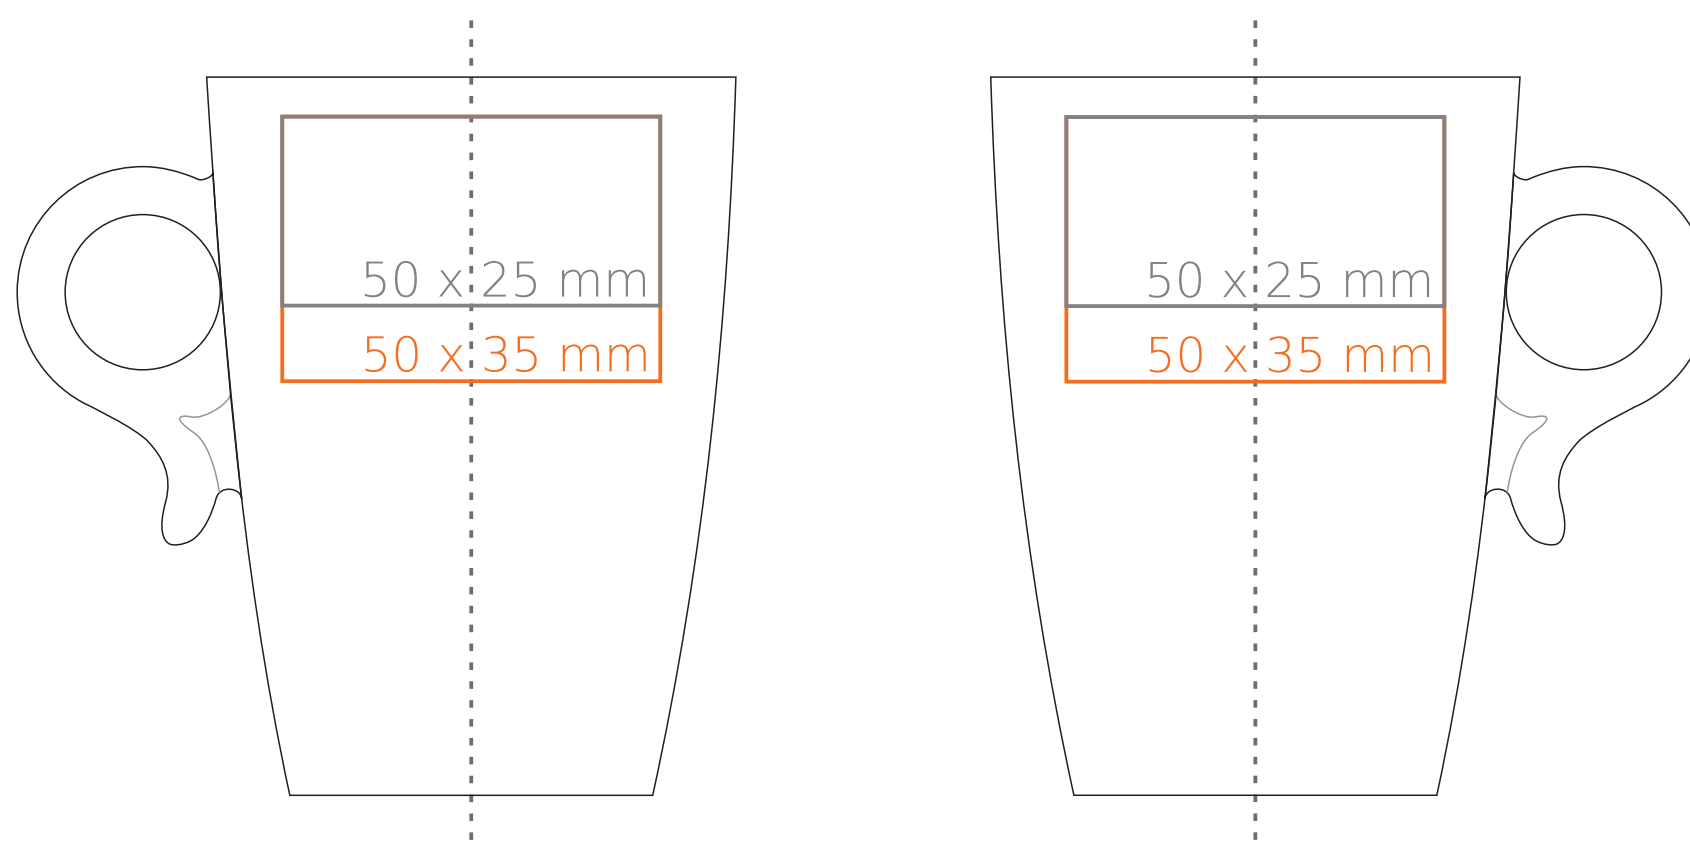

# M/119 Costa

200 ml / h: 93 mm / Ø 71 mm

- Imprint on the handle - 50 x 8 mm
- Imprint on the inside - 40 x 20 mm
- Imprint on the bottom inside - Ø 30 mm

\*In the case of projects for transfer print running outside of the standard print area, please contact our sales department.

[How to prepare print material](#)

meaning

- Transfer Print
- Sensitive Touch
- Direct Print