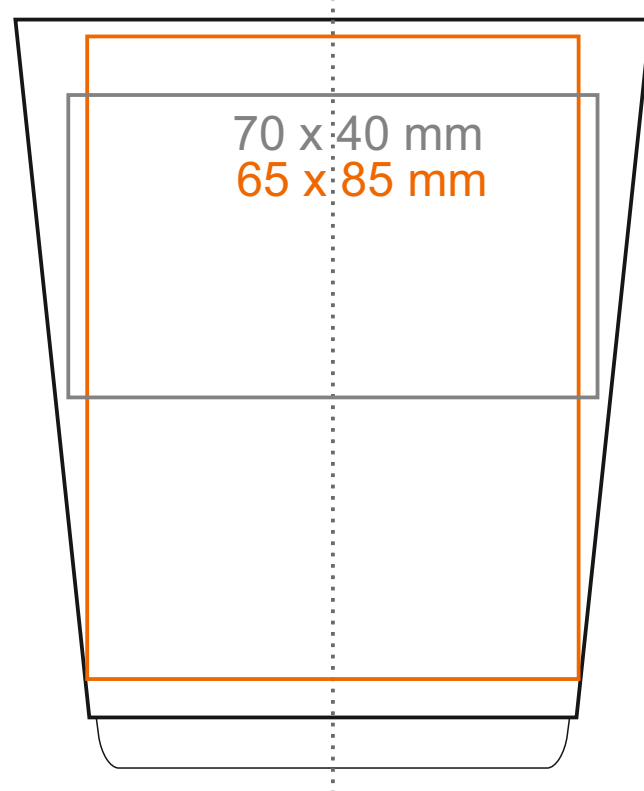

M_530 Medea

220 ml / h: 74 mm / Ø 81 mm

Imprint on the inside

- 40 x 20 mm

Imprint on the bottom inside

- Ø 30 mm

Imprint on the bottom outside

- Ø 35 mm

*In the case of projects for transfer print running outside of the standard print area, please contact our sales department.

[How to prepare print material](#)

meaning

- Transfer Print
- Sensitive Touch
- Direct Print

M_530 Medea

340 ml / h: 99 mm / Ø 84 mm

Imprint on the inside
Imprint on the bottom inside
Imprint on the bottom outside

- 45 x 20 mm
- Ø 30 mm
- Ø 35 mm

*In the case of projects for transfer print running outside of the standard print area, please contact our sales department.