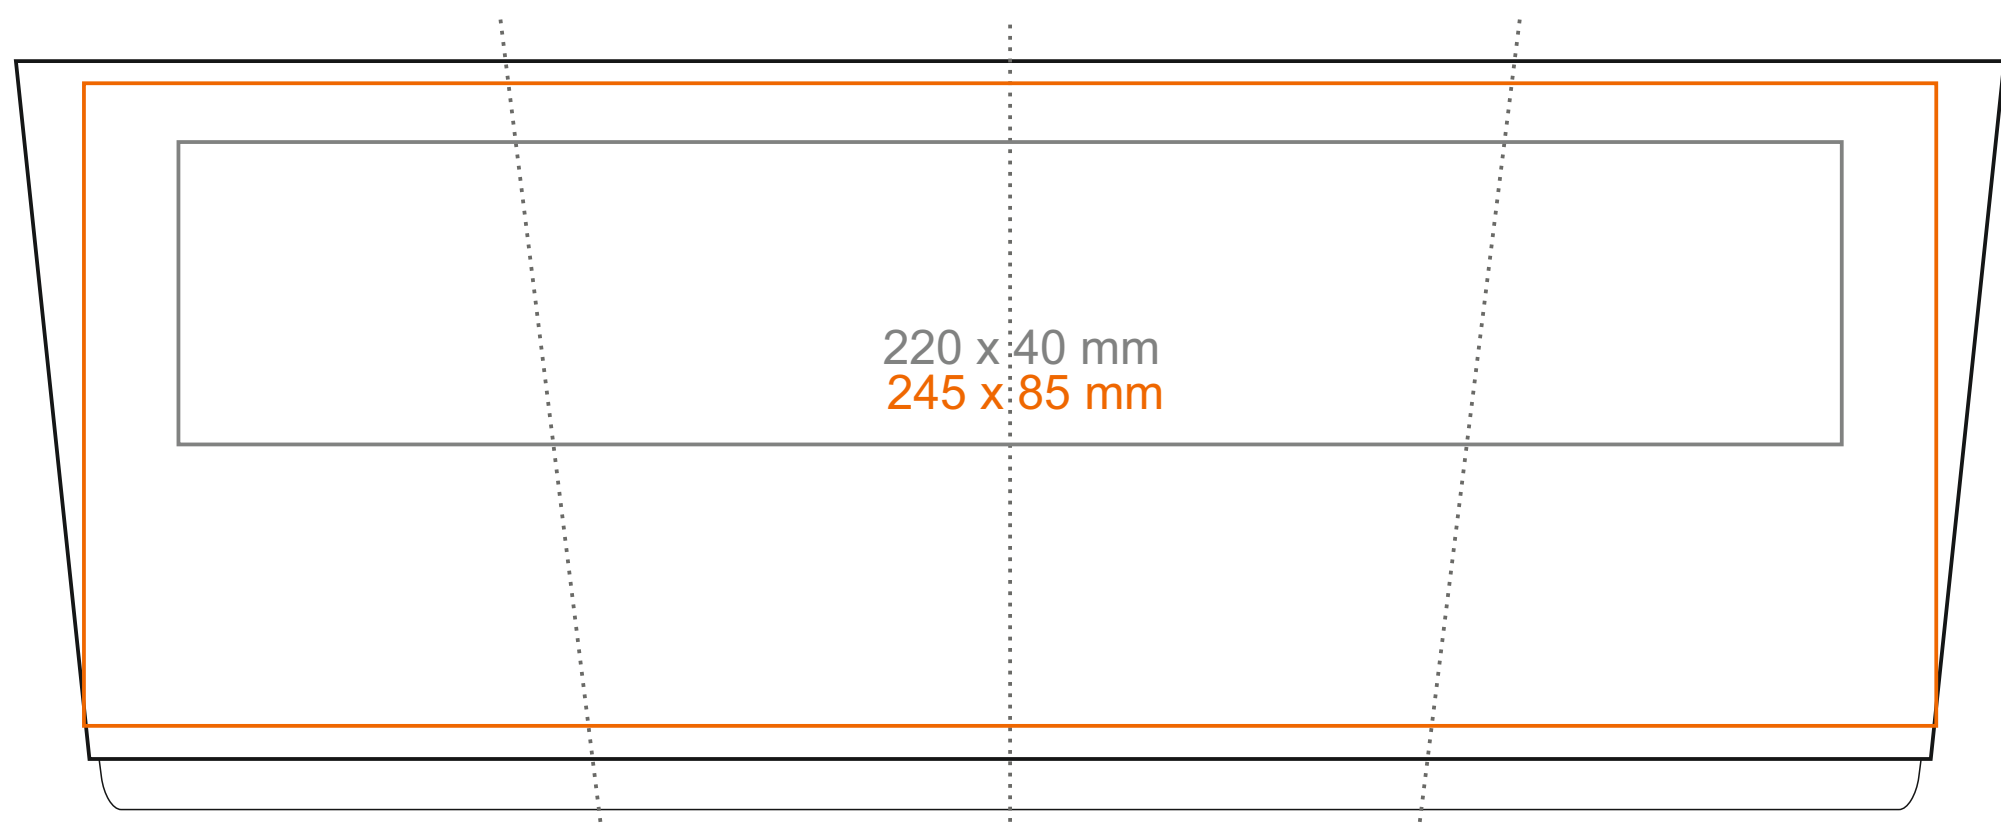

M_530 Medea

220 ml / h: 74 mm / Ø 81 mm

Imprint on the inside

- 40 x 20 mm

Imprint on the bottom inside

- Ø 30 mm

Imprint on the bottom outside

- Ø 35 mm

M_530 Medea

340 ml / h: 99 mm / Ø 84 mm

Imprint on the inside
Imprint on the bottom inside
Imprint on the bottom outside

- 45 x 20 mm
- Ø 30 mm
- Ø 35 mm

*In the case of projects for transfer print running outside of the standard print area, please contact our sales department.