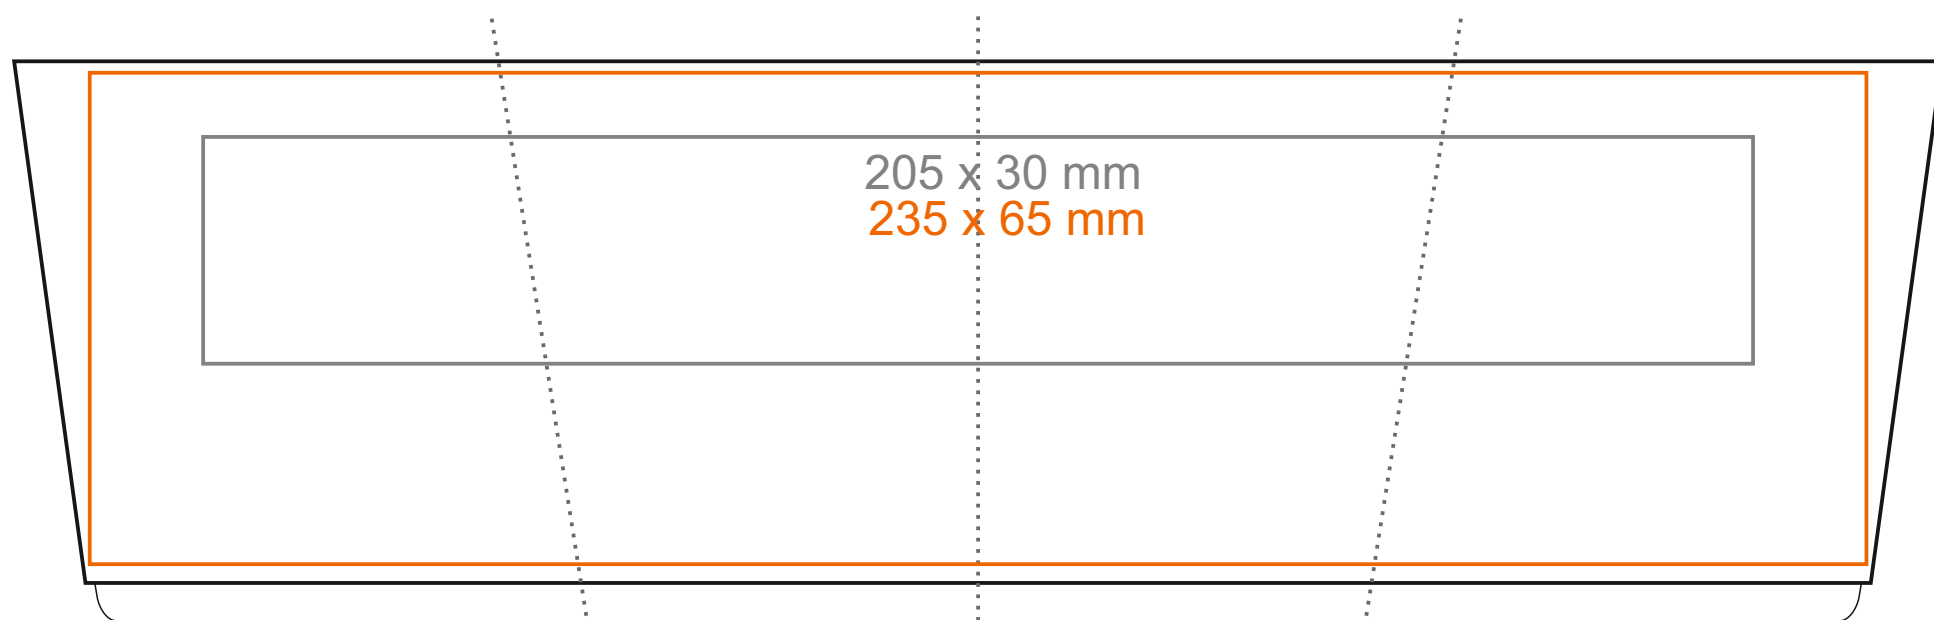

M_530 Medea

220 ml / h: 74 mm / Ø 81 mm

Imprint on the inside

- 40 x 20 mm

Imprint on the bottom inside

- Ø 30 mm

Imprint on the bottom outside

- Ø 35 mm

*In the case of projects for transfer print running outside of the standard print area, please contact our sales department.

[How to prepare print material](#)

meaning

- Transfer Print
- Sensitive Touch
- Direct Print

M_530 Medea

340 ml / h: 99 mm / Ø 84 mm

Imprint on the inside
Imprint on the bottom inside
Imprint on the bottom outside

- 45 x 20 mm
- Ø 30 mm
- Ø 35 mm

*In the case of projects for transfer print running outside of the standard print area, please contact our sales department.