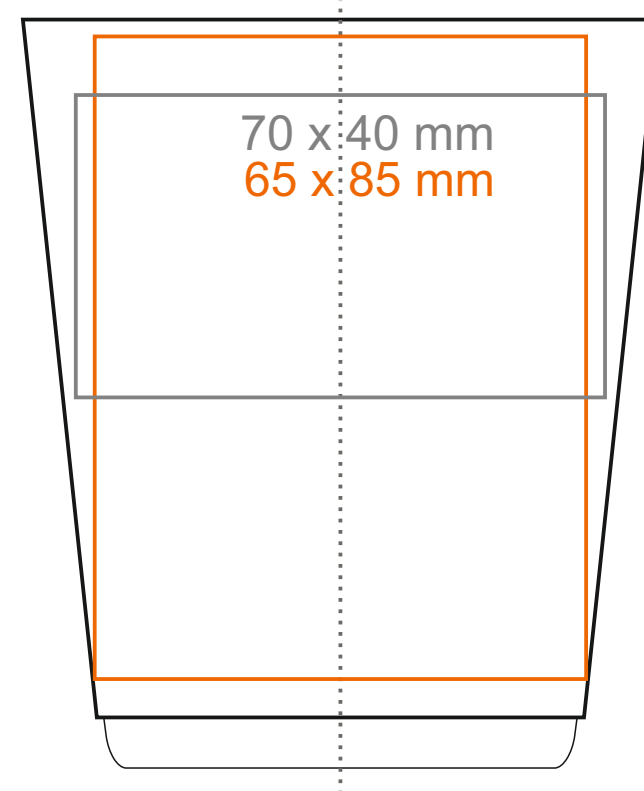

M_530 Medea

220 ml / h: 74 mm / Ø 81 mm

Imprint on the inside

- 40 x 20 mm

Imprint on the bottom inside

- Ø 30 mm

Imprint on the bottom outside

- Ø 35 mm

*In the case of projects for transfer print running outside of the standard print area, please contact our sales department.

[How to prepare print material](#)

meaning

- Transfer Print
- Sensitive Touch
- Direct Print

M_530 Medea

340 ml / h: 99 mm / Ø 84 mm

Imprint on the inside
Imprint on the bottom inside
Imprint on the bottom outside

- 45 x 20 mm
- Ø 30 mm
- Ø 35 mm

*In the case of projects for transfer print running outside of the standard print area, please contact our sales department.