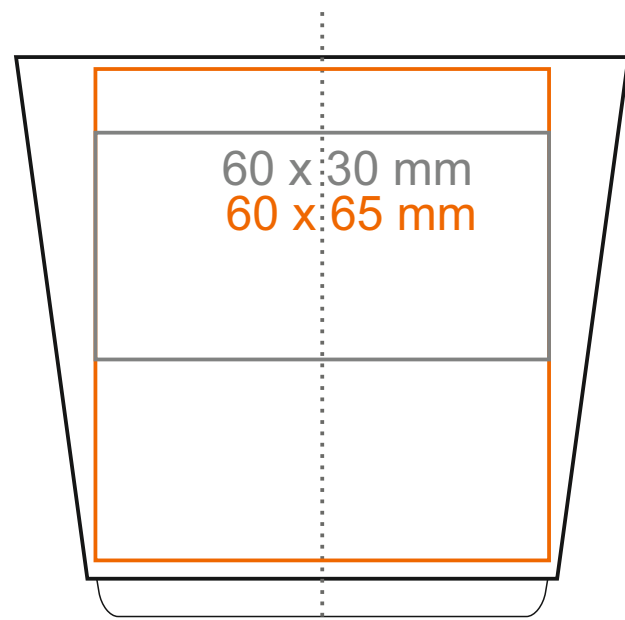

M_530 Medea

220 ml / h: 74 mm / Ø 81 mm

Imprint on the inside

- 40 x 20 mm

Imprint on the bottom inside

- Ø 30 mm

Imprint on the bottom outside

- Ø 35 mm

M_530 Medea

340 ml / h: 99 mm / Ø 84 mm

Imprint on the inside
Imprint on the bottom inside
Imprint on the bottom outside

- 45 x 20 mm
- Ø 30 mm
- Ø 35 mm

*In the case of projects for transfer print running outside of the standard print area, please contact our sales department.