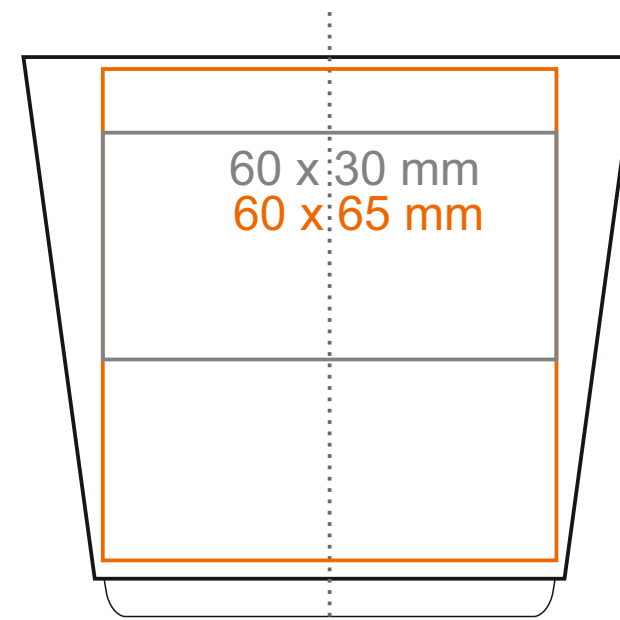

M_530 Medea

220 ml / h: 74 mm / Ø 81 mm

Imprint on the inside

- 40 x 20 mm

Imprint on the bottom inside

- Ø 30 mm

Imprint on the bottom outside

- Ø 35 mm

M_530 Medea

340 ml / h: 99 mm / Ø 84 mm

Imprint on the inside
Imprint on the bottom inside
Imprint on the bottom outside

- 45 x 20 mm
- Ø 30 mm
- Ø 35 mm

*In the case of projects for transfer print running outside of the standard print area, please contact our sales department.